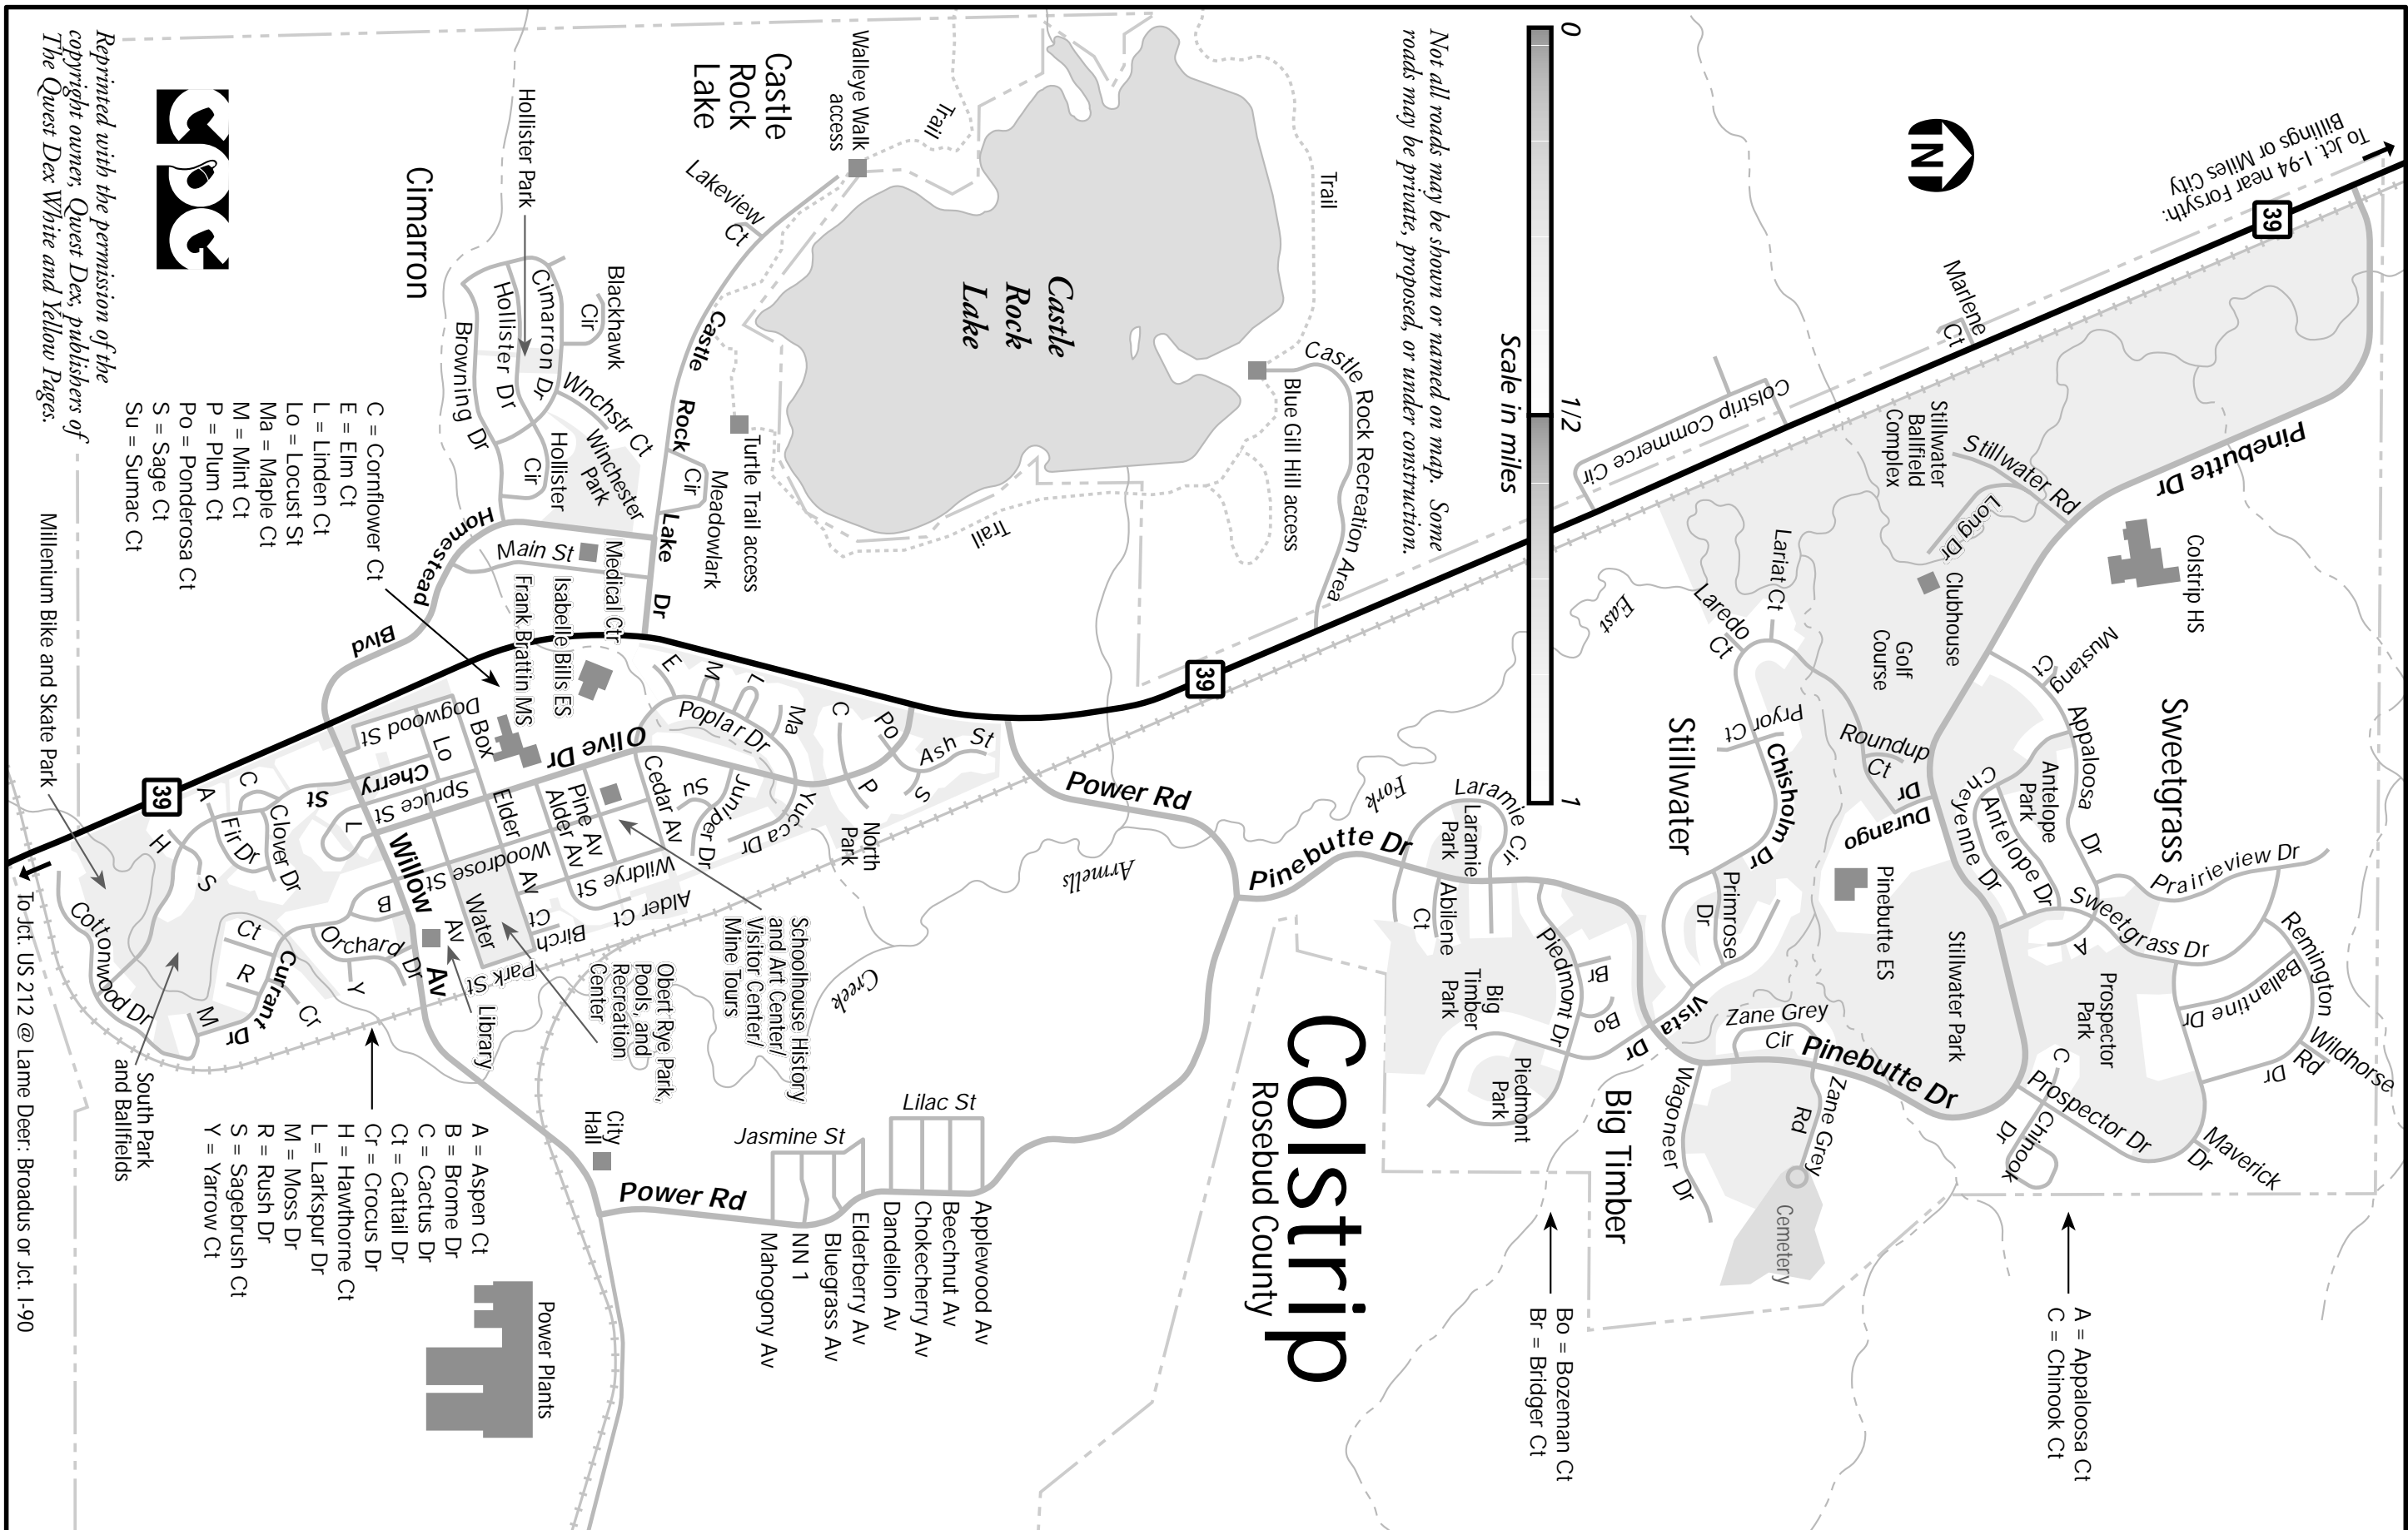

# COLSTRIP, MONTANA

## Colstrip Rosebud County

Not all roads may be shown or named on map. Some roads may be private, proposed, or under construction.

Scale in miles  
0 1/2 1

To Jct. 1-94 near Forsyth:  
Billings or Miles City.

Reprinted with the permission of the copyright owner, Quest Dex, publishers of The Quest Dex White and Yellow Pages.

Millennium Bike and Skate Park  
To Jct. US 212 @ Lame Deer: Broadus or Jct. 1-90

- C = Cornflower Ct
- E = Elm Ct
- L = Linden Ct
- Lo = Locust St
- Ma = Maple Ct
- M = Mint Ct
- P = Plum Ct
- Po = Ponderosa Ct
- S = Sage Ct
- Su = Sumac Ct

- Bo = Bozeman Ct
- Br = Bridger Ct